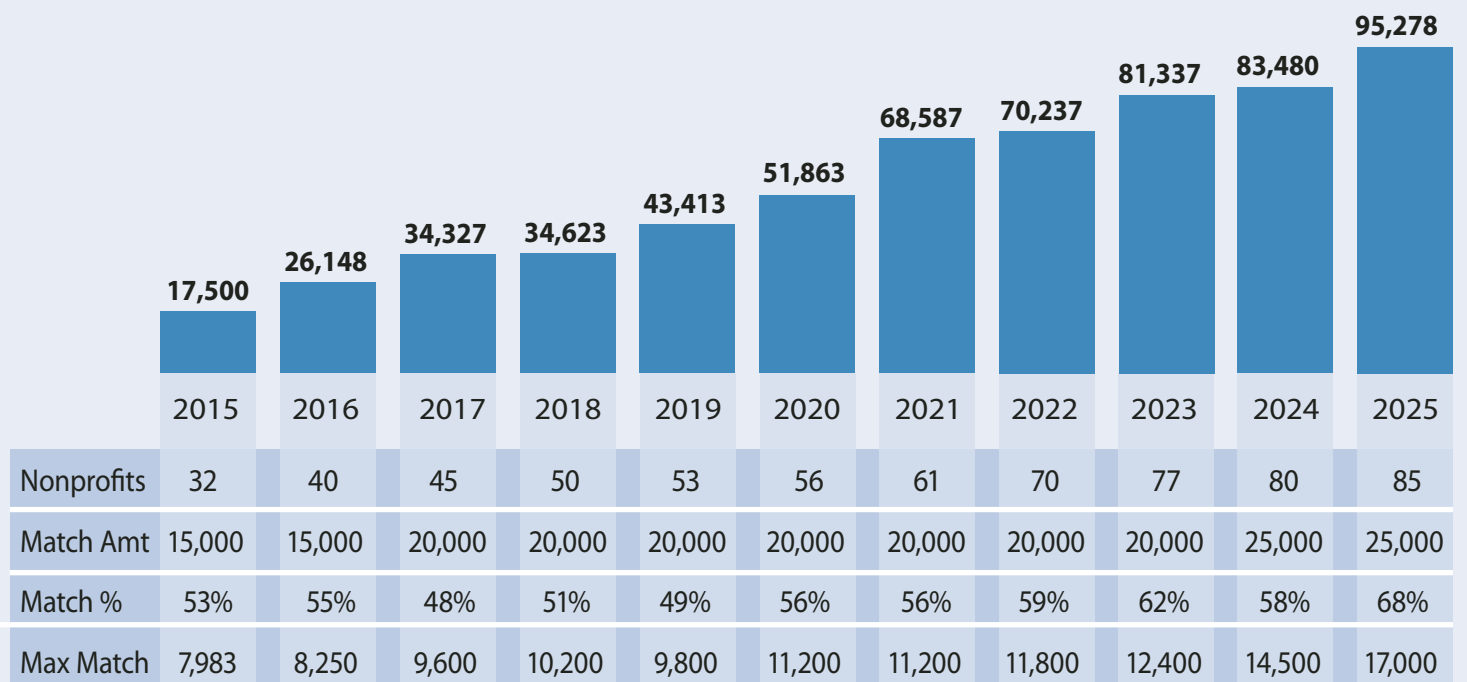

Great Fish Match Fund provided nonprofits a matching grant up to **\$17,000**

GROWTH

TOTAL NUMBER OF GIFTS

TOTAL NUMBER OF DONORS

TOTAL AMOUNT RAISED

AVERAGE NUMBER OF NONPROFITS PER DONOR GIFT

AVERAGE AMOUNT RAISED PER NONPROFIT