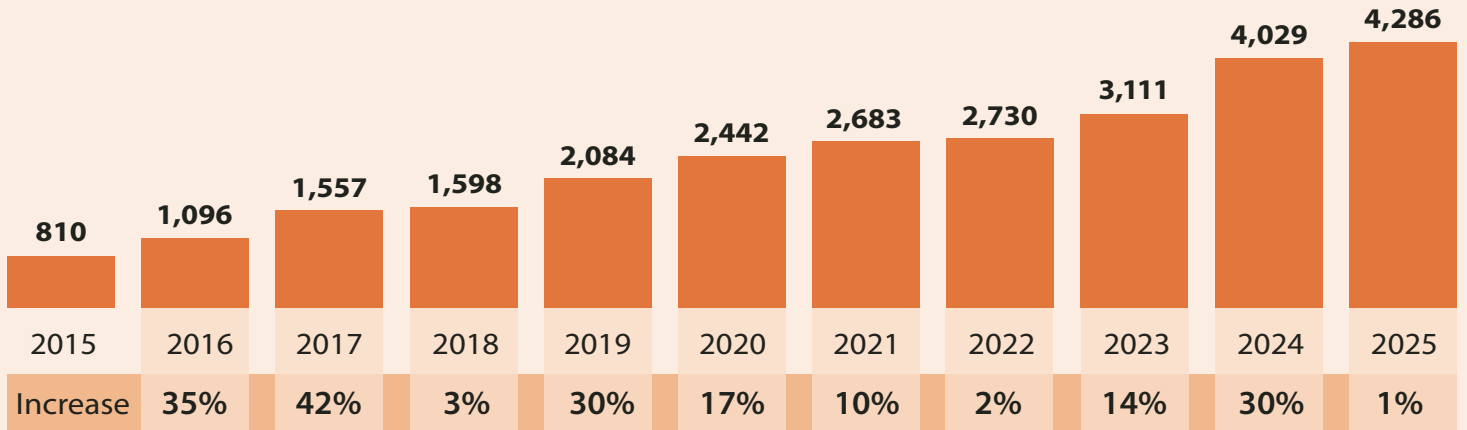

Great Fish Match Fund provided nonprofits a matching grant up to **\$17,000**

GROWTH

TOTAL NUMBER OF GIFTS

TOTAL NUMBER OF DONORS

TOTAL AMOUNT RAISED

AVERAGE NUMBER OF NONPROFITS PER DONOR GIFT

AVERAGE AMOUNT RAISED PER NONPROFIT

GRANT WINNERS

BIGGEST CATCH WEEKLY INCENTIVE GRANTS \$2,500

Nonprofits with 25 or more unique donors per week were entered into drawings for a \$2,500 incentive grant.

WEEK

1

DRAWING WINNER:
NATE CHUTE FOUNDATION