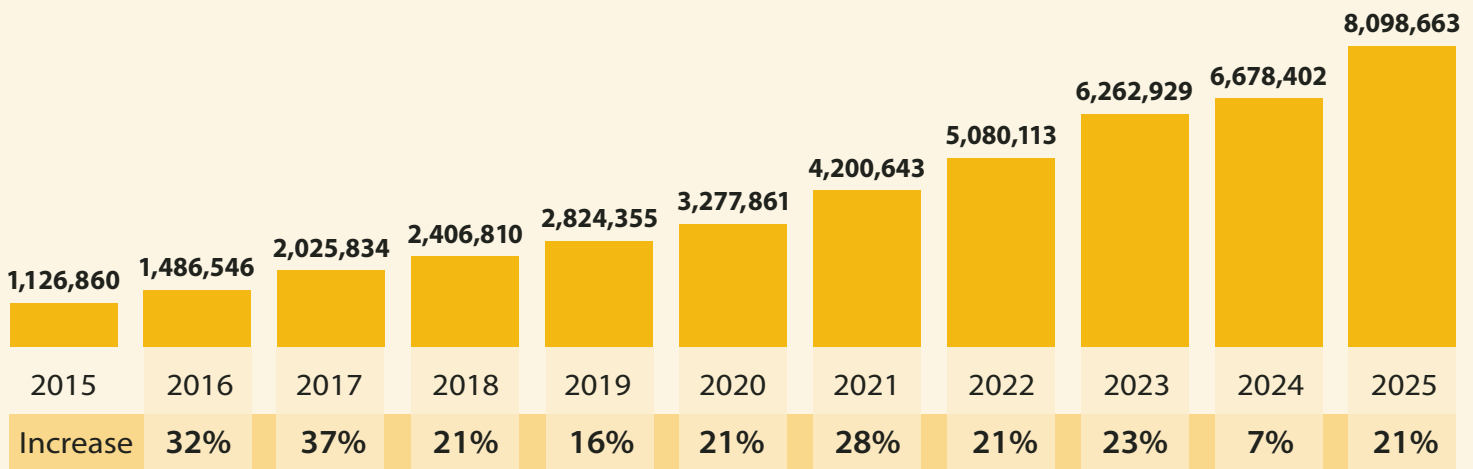

Great Fish Match Fund provided nonprofits a matching grant up to **\$17,000**

GROWTH

TOTAL NUMBER OF GIFTS

TOTAL NUMBER OF DONORS

TOTAL AMOUNT RAISED

AVERAGE NUMBER OF NONPROFITS PER DONOR GIFT

AVERAGE AMOUNT RAISED PER NONPROFIT

GRANT WINNERS

BIGGEST CATCH WEEKLY INCENTIVE GRANTS \$2,500

Nonprofits with 25 or more unique donors per week were entered into drawings for a \$2,500 incentive grant.

WEEK

1

DRAWING WINNER:
NATE CHUTE FOUNDATION