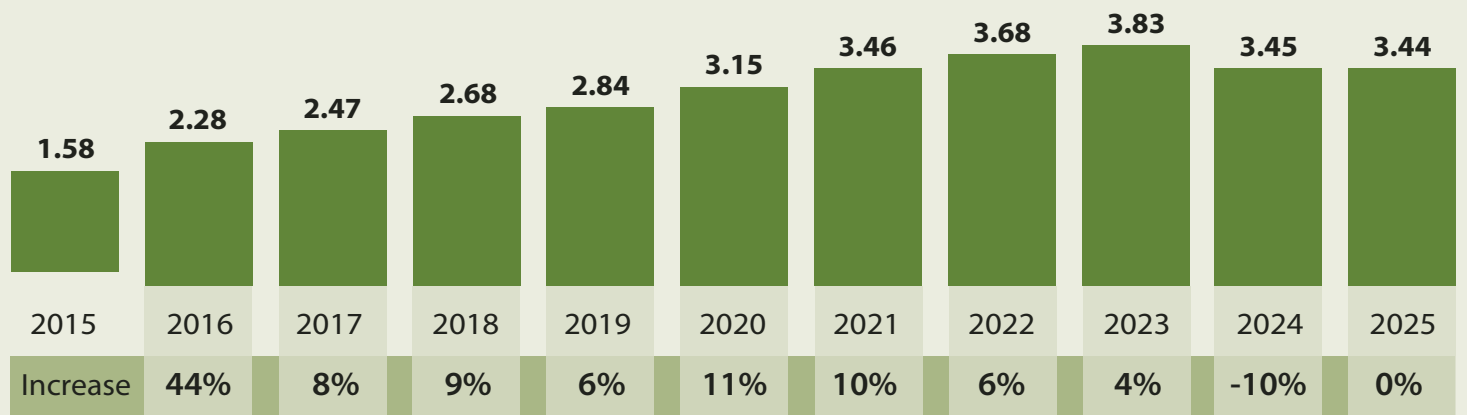

Great Fish Match Fund provided nonprofits a matching grant up to **\$17,000**

GROWTH

TOTAL NUMBER OF GIFTS

TOTAL NUMBER OF DONORS

TOTAL AMOUNT RAISED

AVERAGE NUMBER OF NONPROFITS PER DONOR GIFT

AVERAGE AMOUNT RAISED PER NONPROFIT