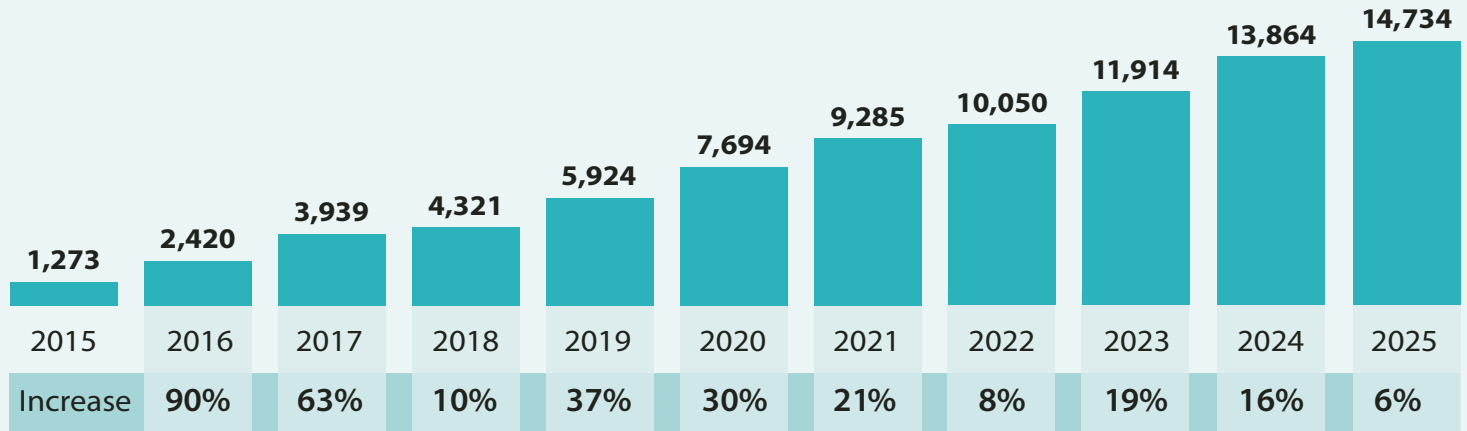

Great Fish Match Fund provided nonprofits a matching grant up to **\$17,000**

GROWTH

TOTAL NUMBER OF GIFTS

TOTAL NUMBER OF DONORS

TOTAL AMOUNT RAISED

AVERAGE NUMBER OF NONPROFITS PER DONOR GIFT

AVERAGE AMOUNT RAISED PER NONPROFIT